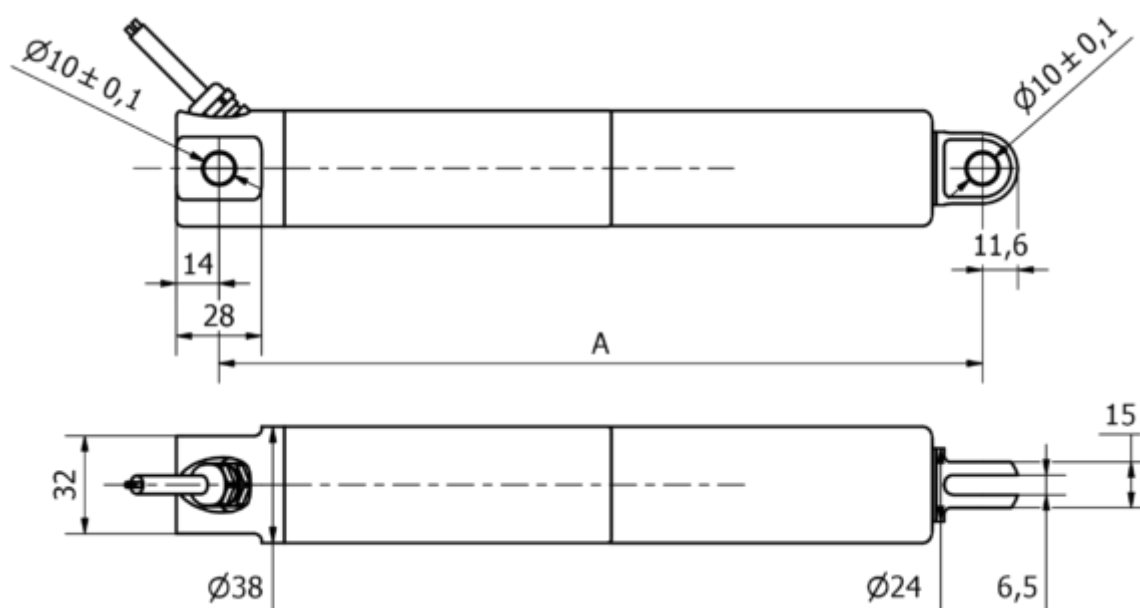

Data Sheet

Article number: 8S38220008003KCNLSK0

Description: KLEEl ine38, 200mm, 800N, 8 mm/s, Stainless steel, IP69K
24 VDC, 3 m. Cable, Limit Switch Hall, Clevis

Measures

A	= 220 + slaglængde/stroke
Cable length	= 3 m
Load speed mm/s	= 8 mm/s
Option	= Hall sensor
Stroke (mm)	= 200
Voltage	= 24 V